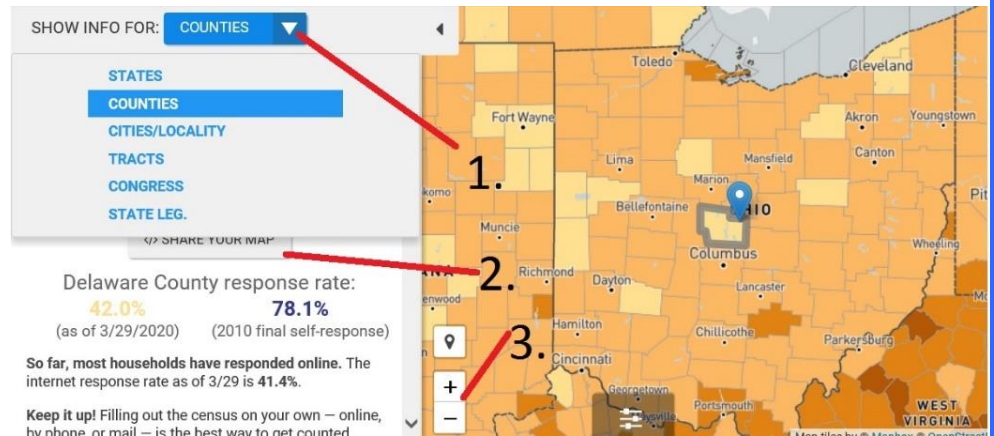

Mapping “Self-Response” for a Fair and Accurate 2020 Census

The 2020 Census Response Rate Map has been integrated into another tool developed by The City University of New York (CUNY). This detailed map shows both the 2010 and 2020 self-response rate making it simple to measure your community’s progress. Use this link to explore the data on your own: [HTC 2020 Map](#)

CONTROLS:

1. Use the dropdown menu to select: Counties, Cities/Locality, or Tracts.
2. Use the “SHARE YOUR MAP” button to copy links.
3. The + - symbols will zoom in/out.

Curious about how your community is responding? The counties listed below are **linked directly to the map**. After viewing the map, click the “Share Your Map” button on the left to copy and save the link for future reference or to embed the map on a website.